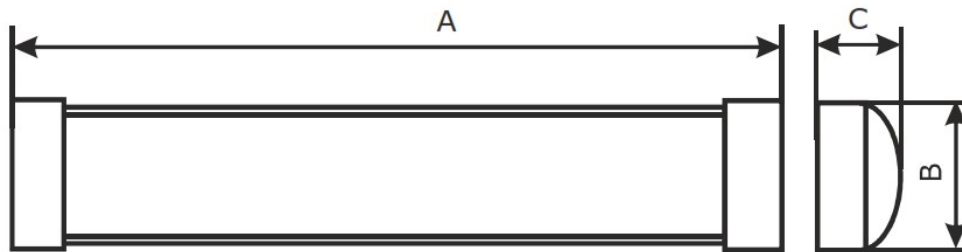

LED lighting for DC 24V.
Designed to illuminate the interiors of vehicles, as well as emergency lighting.
Lightings in the housing of aluminum, polycarbonate matt diffuser.

Technical data fixtures:

- Input DC voltage: 24V;
- Input DC voltage range – 20 B – 30 V
- Protection against electric shock -0;
- Protection classification penetration of foreign bodies and water IP20;
- Ambient temperature - 25 ° C-+45 °C;
- Service life - 10 years;
- Dimensions: picture 1.

Ordering code	Input power, W	Input DC current, W	Light flux, lm	Dimensions, mm			Weight, kg, max
				A	B	C	
DAS-24-5-235	6	0,3	650	500	100	50	0,6
DAS-24-4x5-236	17,4	0,84	2600	2980	100	50	3,6
DAS-24-5x5-237	23,2	1,12	2950	4280	100	50	5,1